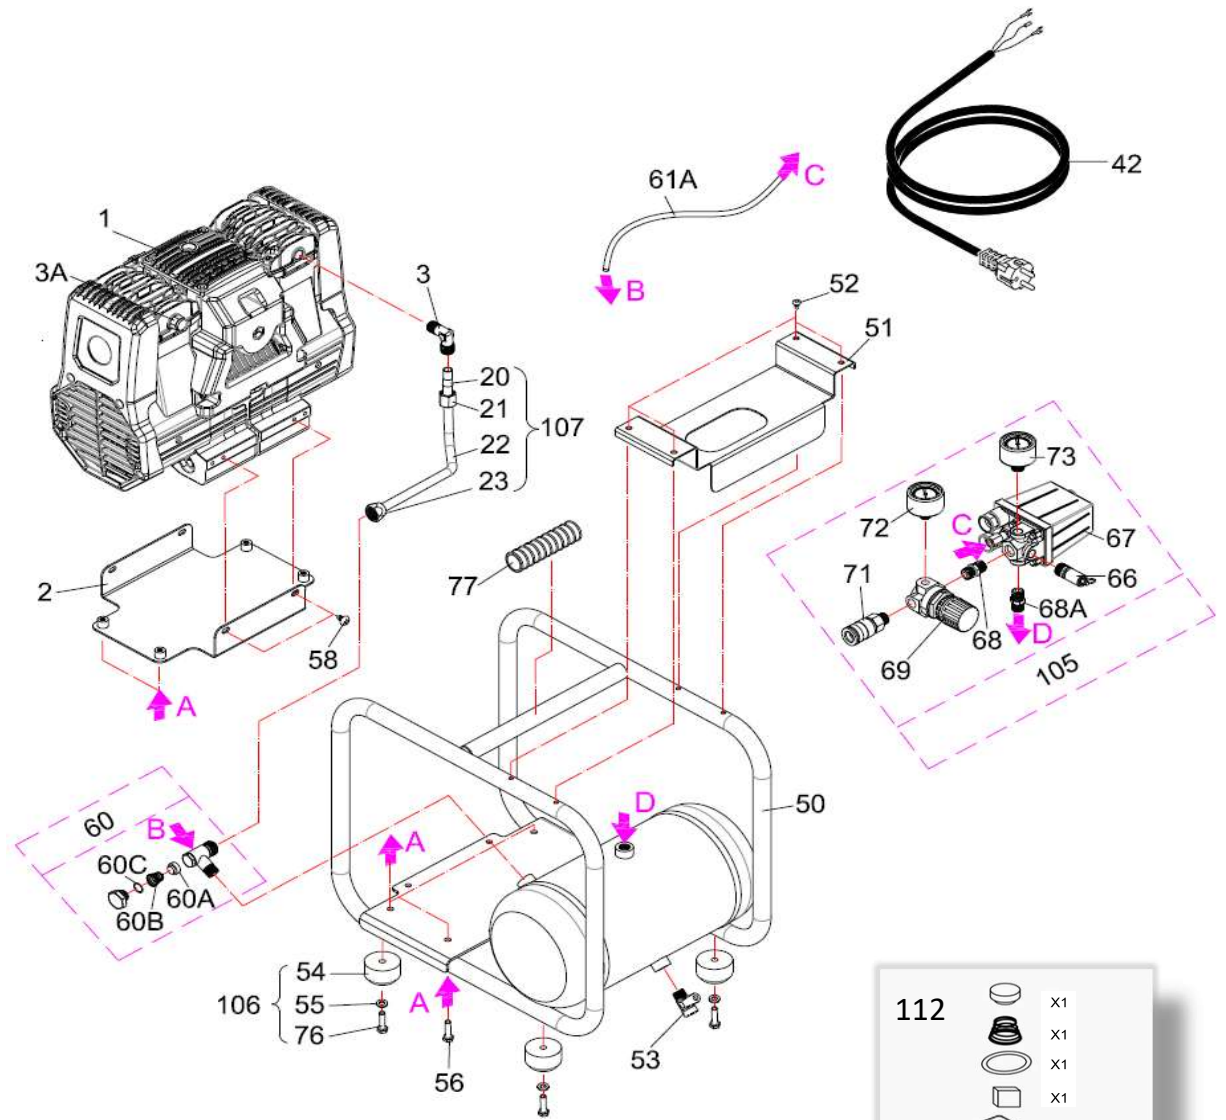

Spare parts catalogue

Model: TOMA 15
Code: . 1129741010
Valid from: 8/4/2021

INDEX

Table	Model	pag.
1	XS258-6L	3
2	PUMP UNI.	5
3		
4		
5		
6		
7		
8		
9		
10		

Model: TOMA 15
 Code: 1129741010
 Valid from: 8/4/2021
 Tav.: XS258-6L

- 110
-  x1
 -  x1
 -  x1
 -  x1

- 111
-  x1
 -  x1
 -  x1
 -  x1
 -  X 2

- 112
-  x1
 -  x1
 -  x1
 -  x1
 -  X 2
 -  X 4
 -  X 2
 -  X 2
 -  X 2

Model: TOMA 15
 Code: 1129741010
 Valid from: 8/4/2021
 Tav.: XS258-6L

N°	Description	PN	QTY
Repairing Kits & Parts			
1	Pump unit	1129740214	1
2	Base	1129707006	1
3	Joint	1129700632	1
3A	START valve	1127190600	1
50	Tank 6L	1129707938	1
51	Panel	1129705972	1
52	Screw	1127010290	4
53	Ball Valve	1129700750	1
56	Screw	1127010146	4
58	Screw	1127010229	4
59	Infeed cable	1129100092	1
60	Non return valve	1127190026	1
61A	Rilsan hose	1127230001	1
77	Rubber handle	1127280017	1
Preventive Maintenance Kits			
105	Pressure switch kit	1129707937	1
106	Rubber kit	1129700878	4
107	Infeed hose kit	1129707341	1
110	Easy kit	1129706547	1
111	Performance kit	1129706548	1
112	Heavy duty kit	1129706555	1

Qty = Single unit quantity

Model: TOMA 15
 Code: 1129741010
 Valid from: 8/4/2021
 Tav.: PUMP UNI.

Model: TOMA 15
 Code: 1129741010
 Valid from: 8/4/2021
 Tav.: PUMP UNI.

N°	Description	PN	QTY
Repairing Kits & Parts			
1	Motor	1129706477	1
3	Capacitor	1129701644	1
4	Cranckcase	1127670003	2
9	Cylinder	1129705178	2
10A	Gasket	1127060313	2
15	Right Head	1127570011	1
16	Left Head	1127570012	1
17	Left Fan	1127200130	1
18	Right Fan	1127200131	1
19	Fan cover	1127150003	2
20	Cover	1127150004	2
22	Filter base	1127150044	1
23	Filter cover	1127150045	1
24	Connecting pipe	1127570101	1
26	Bearing	1120010190	2
30	Cable clip	1127500105	1
31	Filtering element	1127210448	1
32	Aluminum tube	1127230213	1
Preventive Maintenance Kits			
100	Con rod kit	1129706175	2
101	Valve plate kit	1129706169	2
102	Seal kit	1129706170	2
105	Easy kit	1129706465	1
106	Performance kit	1129706466	1
107	Heavy duty kit	1129706554	1