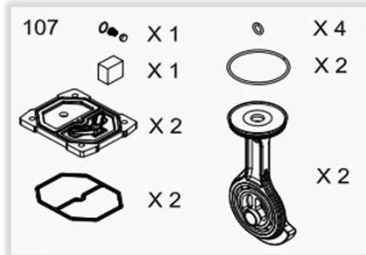

Spare parts catalogue

Model: TOMA 15
Code: . 1129741010
Valid from: 8/4/2021

INDEX

Table	Model	pag.
1	XS258-6L	3
2	PUMP UNI.	5
3		
4		
5		
6		
7		
8		
9		
10		

Model: TOMA 15
 Code: 1129741010
 Valid from: 8/4/2021
 Tav.: XS258-6L

- 110
-  x1
 -  x1
 -  x1
 -  x1

- 111
-  x1
 -  x1
 -  x1
 -  x1
 -  X 2

- 112
-  x1
 -  x1
 -  x1
 -  x1
 -  X 2
 -  X 4
 -  X 2
 -  X 2
 -  X 2

Model: TOMA 15
 Code: 1129741010
 Valid from: 8/4/2021
 Tav.: XS258-6L

N°	Description	PN	QTY
Repairing Kits & Parts			
1	Pump unit	1129740214	1
2	Base	1129707006	1
3	Joint	1129700632	1
3A	START valve	1127190600	1
50	Tank 6L	1129707938	1
51	Panel	1129705972	1
52	Screw	1127010290	4
53	Ball Valve	1129700750	1
56	Screw	1127010146	4
58	Screw	1127010229	4
59	Infeed cable	1129100092	1
60	Non return valve	1127190026	1
61A	Rilsan hose	1127230001	1
77	Rubber handle	1127280017	1
Preventive Maintenance Kits			
105	Pressure switch kit	1129707937	1
106	Rubber kit	1129700878	4
107	Infeed hose kit	1129707341	1
110	Easy kit	1129706547	1
111	Performance kit	1129706548	1
112	Heavy duty kit	1129706555	1

Qty = Single unit quantity

Model: TOMA 15
 Code: 1129741010
 Valid from: 8/4/2021
 Tav.: PUMP UNI.

Model: TOMA 15
 Code: 1129741010
 Valid from: 8/4/2021
 Tav.: PUMP UNI.

N°	Description	PN	QTY
Repairing Kits & Parts			
1	Motor	1129706477	1
3	Capacitor	1129701644	1
4	Cranckcase	1127670003	2
9	Cylinder	1129705178	2
10A	Gasket	1127060313	2
15	Right Head	1127570011	1
16	Left Head	1127570012	1
17	Left Fan	1127200130	1
18	Right Fan	1127200131	1
19	Fan cover	1127150003	2
20	Cover	1127150004	2
22	Filter base	1127150044	1
23	Filter cover	1127150045	1
24	Connecting pipe	1127570101	1
26	Bearing	1120010190	2
30	Cable clip	1127500105	1
31	Filtering element	1127210448	1
32	Aluminum tube	1127230213	1
Preventive Maintenance Kits			
100	Con rod kit	1129706175	2
101	Valve plate kit	1129706169	2
102	Seal kit	1129706170	2
105	Easy kit	1129706465	1
106	Performance kit	1129706466	1
107	Heavy duty kit	1129706554	1