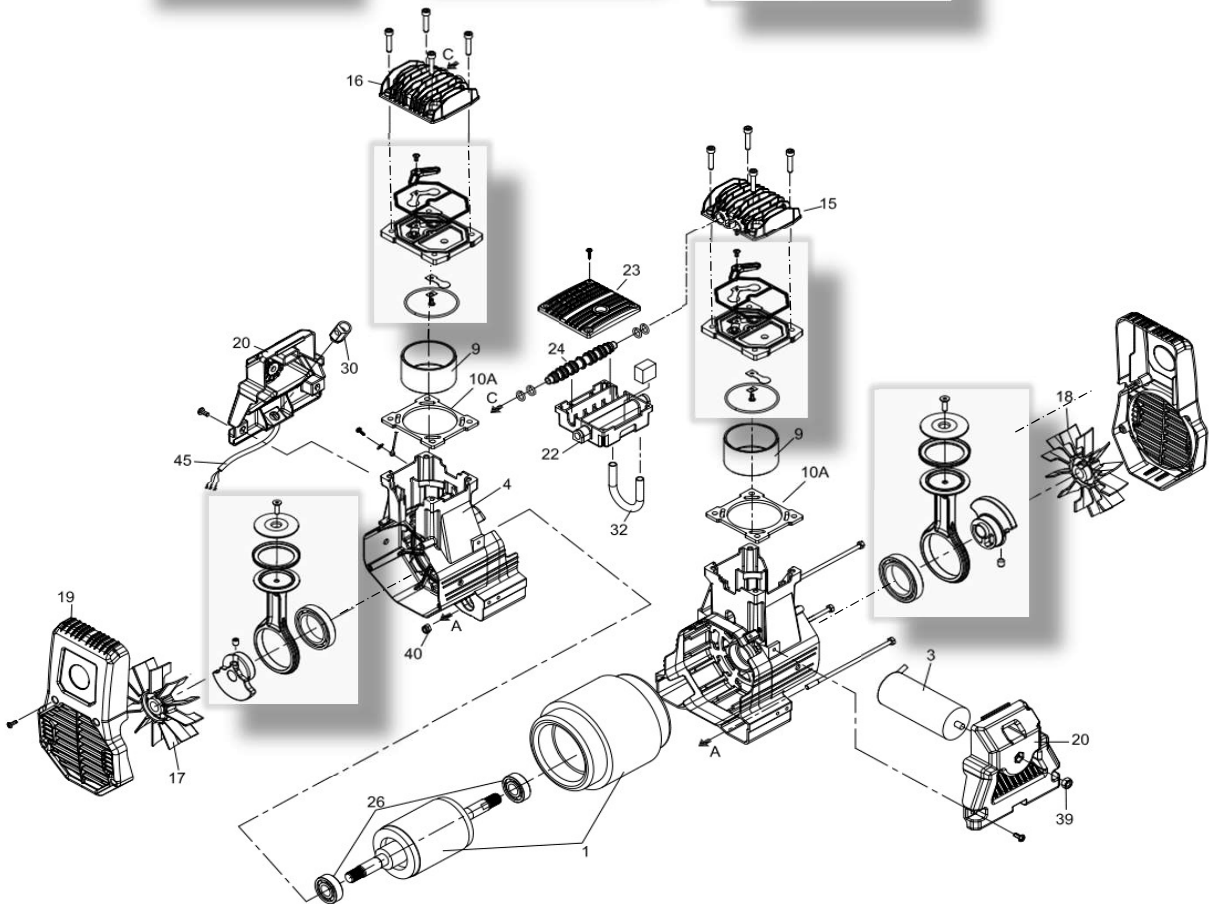

Spare parts catalogue

Model: TOMA 15
Code: . 1129741010
Valid from: 8/4/2021

INDEX

Table	Model	pag.
1	XS258-6L	3
2	PUMP UNI.	5
3		
4		
5		
6		
7		
8		
9		
10		

Model: TOMA 15
 Code: 1129741010
 Valid from: 8/4/2021
 Tav.: XS258-6L

- 110
-  x1
 -  x1
 -  x1
 -  x1

- 111
-  x1
 -  x1
 -  x1
 -  x1
 -  X 2

- 112
-  x1
 -  x1
 -  x1
 -  x1
 -  X 2
 -  X 4
 -  X 2
 -  X 2
 -  X 2

Model: TOMA 15
 Code: 1129741010
 Valid from: 8/4/2021
 Tav.: XS258-6L

N°	Description	PN	QTY
Repairing Kits & Parts			
1	Pump unit	1129740214	1
2	Base	1129707006	1
3	Joint	1129700632	1
3A	START valve	1127190600	1
50	Tank 6L	1129707938	1
51	Panel	1129705972	1
52	Screw	1127010290	4
53	Ball Valve	1129700750	1
56	Screw	1127010146	4
58	Screw	1127010229	4
59	Infeed cable	1129100092	1
60	Non return valve	1127190026	1
61A	Rilsan hose	1127230001	1
77	Rubber handle	1127280017	1
Preventive Maintenance Kits			
105	Pressure switch kit	1129707937	1
106	Rubber kit	1129700878	4
107	Infeed hose kit	1129707341	1
110	Easy kit	1129706547	1
111	Performance kit	1129706548	1
112	Heavy duty kit	1129706555	1

Qty = Single unit quantity

Model: TOMA 15
 Code: 1129741010
 Valid from: 8/4/2021
 Tav.: PUMP UNI.

Model: TOMA 15
 Code: 1129741010
 Valid from: 8/4/2021
 Tav.: PUMP UNI.

N°	Description	PN	QTY
Repairing Kits & Parts			
1	Motor	1129706477	1
3	Capacitor	1129701644	1
4	Cranckcase	1127670003	2
9	Cylinder	1129705178	2
10A	Gasket	1127060313	2
15	Right Head	1127570011	1
16	Left Head	1127570012	1
17	Left Fan	1127200130	1
18	Right Fan	1127200131	1
19	Fan cover	1127150003	2
20	Cover	1127150004	2
22	Filter base	1127150044	1
23	Filter cover	1127150045	1
24	Connecting pipe	1127570101	1
26	Bearing	1120010190	2
30	Cable clip	1127500105	1
31	Filtering element	1127210448	1
32	Aluminum tube	1127230213	1
Preventive Maintenance Kits			
100	Con rod kit	1129706175	2
101	Valve plate kit	1129706169	2
102	Seal kit	1129706170	2
105	Easy kit	1129706465	1
106	Performance kit	1129706466	1
107	Heavy duty kit	1129706554	1